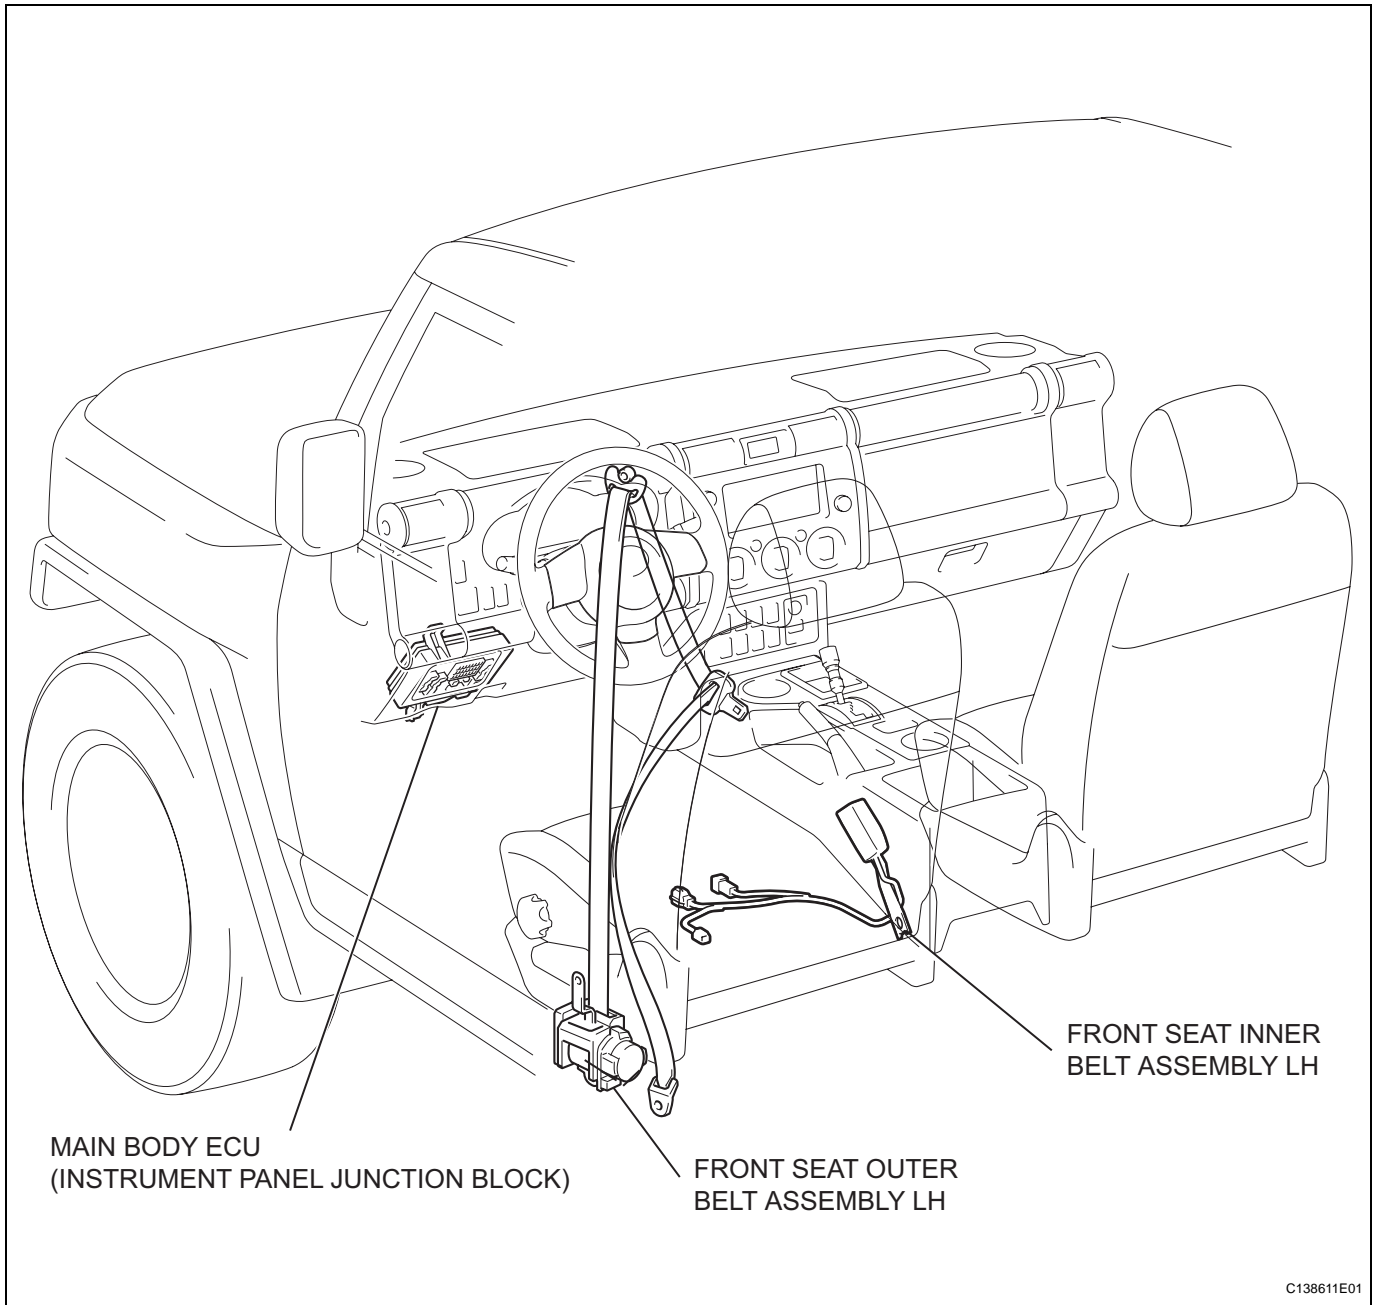

SEAT BELT TENSION REDUCER

PARTS LOCATION

SYSTEM DIAGRAM

SB